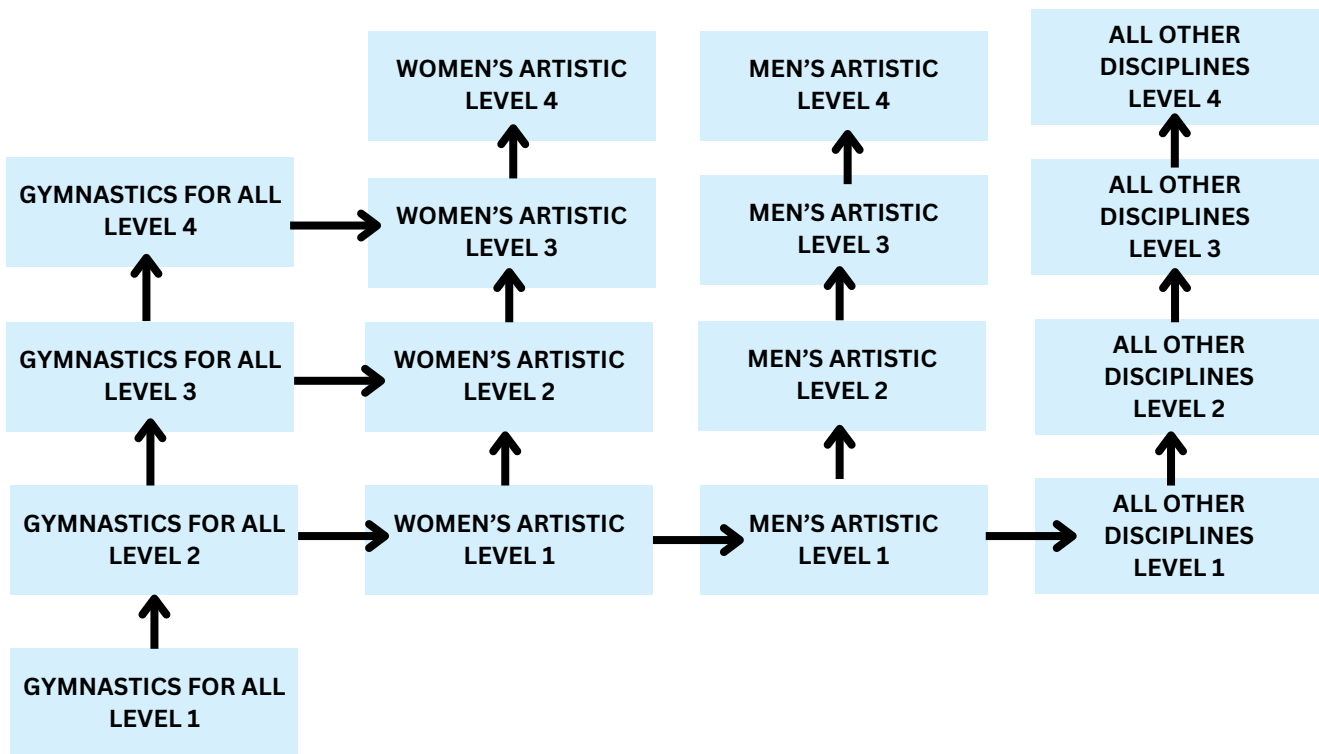

## IGA COACHING COURSE PATHWAY

### OTHER ORGANISATIONS COACHING QUALIFICATIONS

#### BRITISH GYMNASTICS

We align all British Gymnastics qualifications directly, ensuring a one-to-one equivalence, for example, Women's Artistic Level 1 in British Gymnastics corresponds to IGA Women's Artistic Level 1.